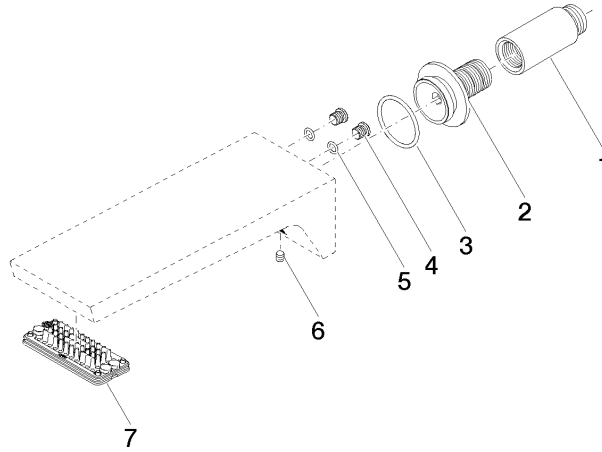

CL.1 Bath spout for wall mounting - Champagne (22kt Gold)

CL.1

13 801 705

- 205mm projection
- rectangular spray pattern with 55 individual jets
- hole diameter 37 mm
- 1/2" connection
- plug-link mounting
- max. flow 24.6 l/min at 3 bar flow pressure

13 801 705

mm [inches]

Flow rate chart

13 801 705

Parts for other finishes can be found here: [Chrome](#)

Spare parts list

| No. | Item Number | Name | Quantity used | Delivery time |
|-----|--------------------|-----------|---------------|---------------|
| 1 | 09 24 03 081 10 90 | extension | 1 | 2 |
| 2 | 09 24 03 180 90 | nipple | 1 | 2 |
| 3 | 09 14 10 119 90 | seal | 1 | 2 |
| 4 | 09 31 20 027 10-00 | plug | 2 | 10 |
| 5 | 09 14 10 132 90 | seal | 2 | 2 |
| 6 | 90 31 11 004 00 90 | pin | 1 | 2 |
| 7 | 90 11 02 299 00 90 | aerator | 1 | 2 |