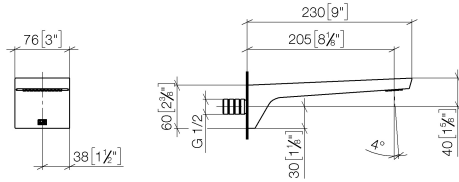

CL.1 Bath spout for wall mounting - Champagne (22kt Gold)

CL.1

13 801 705

- 205mm projection
- rectangular spray pattern with 55 individual jets
- hole diameter 37 mm
- 1/2" connection
- plug-link mounting
- max. flow 24.6 l/min at 3 bar flow pressure

13 801 705

mm [inches]

Flow rate chart

13 801 705

Parts for other finishes can be found here: [Chrome](#)

Spare parts list

| No. | Item Number | Name | Quantity used | Delivery time |
|-----|--------------------|-----------|---------------|---------------|
| 1 | 09 24 03 081 10 90 | extension | 1 | 2 |
| 2 | 09 24 03 180 90 | nipple | 1 | 2 |
| 3 | 09 14 10 119 90 | seal | 1 | 2 |
| 4 | 09 31 20 027 10-00 | plug | 2 | 10 |
| 5 | 09 14 10 132 90 | seal | 2 | 2 |
| 6 | 90 31 11 004 00 90 | pin | 1 | 2 |
| 7 | 90 11 02 299 00 90 | aerator | 1 | 2 |